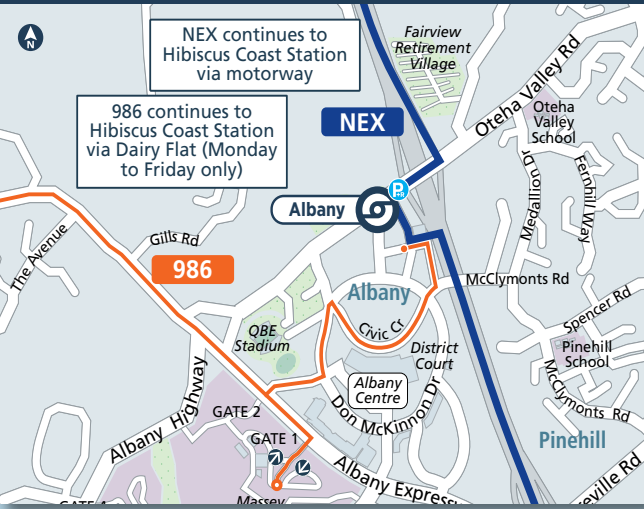

Friday only

NEX Northern Express to Hibiscus Coast Station

via Northern Busway

		Lower Albert St (Stop 7071)	Akoranga Station (Stop 4063)	Smales Farm Station (Stop 3355)	Constellation Station (Stop 4223)	Albany Station (Stop 4229)	Hibiscus Coast Station		
Saturday	AM	7.10	7.20	7.22	7.26	7.33	7.50		
		7.40	7.50	7.52	7.56	8.03	8.20		
		8.10	8.20	8.22	8.26	8.33	8.50		
		8.40	8.50	8.52	8.56	9.03	9.20		
		9.10	9.20	9.22	9.26	9.33	9.50		
		9.40	9.50	9.52	9.56	10.03	10.20		
		10.10	10.21	10.23	10.27	10.34	10.50		
		Then at the following minutes past each hour		.40	.51	.53	.57	.04	.20
				.10	.21	.23	.27	.34	.50
		until	PM	6.10	6.20	6.22	6.26	6.33	6.50
6.40	6.50			6.52	6.56	7.03	7.20		
7.10	7.20			7.22	7.26	7.33	7.50		
7.40	7.50			7.52	7.56	8.03	8.20		
8.10	8.20			8.22	8.26	8.33	8.50		
8.40	8.50			8.52	8.56	9.03	9.20		
9.10	9.20			9.22	9.26	9.33	9.50		
9.40	9.50			9.52	9.56	10.03	10.20		
10.10	10.20			10.22	10.26	10.33	10.50		
10.40	10.50			10.52	10.56	11.03	11.20		
11.10	11.20			11.22	11.26	11.33	11.50		
	AM	2.00	2.11	2.13	2.17	2.25	2.38		

Albany Station Bus Routes

Hibiscus Coast Bus Routes

- NEX Northern Express to Britomart
- 981 Waiwera, Orewa, Hibiscus Coast Station, Silverdale
- 982 Hibiscus Coast Station, Silverdale, Manly, Gulf Harbour
- 983 Gulf Harbour to Hibiscus Coast Station via Red Beach
- 984 Orewa to Hibiscus Coast Station via Maygrove
- 985 Orewa to Hibiscus Coast Station via Millwater
- 986 Hibiscus Coast Station to Albany Station via Dairy Flat
- 987 Arkles Bay Loop
- 988 Gulf Harbour Ferry Terminal to The Plaza
- 991X Express Waiwera to City Centre
- 992X Express Gulf Harbour to City Centre