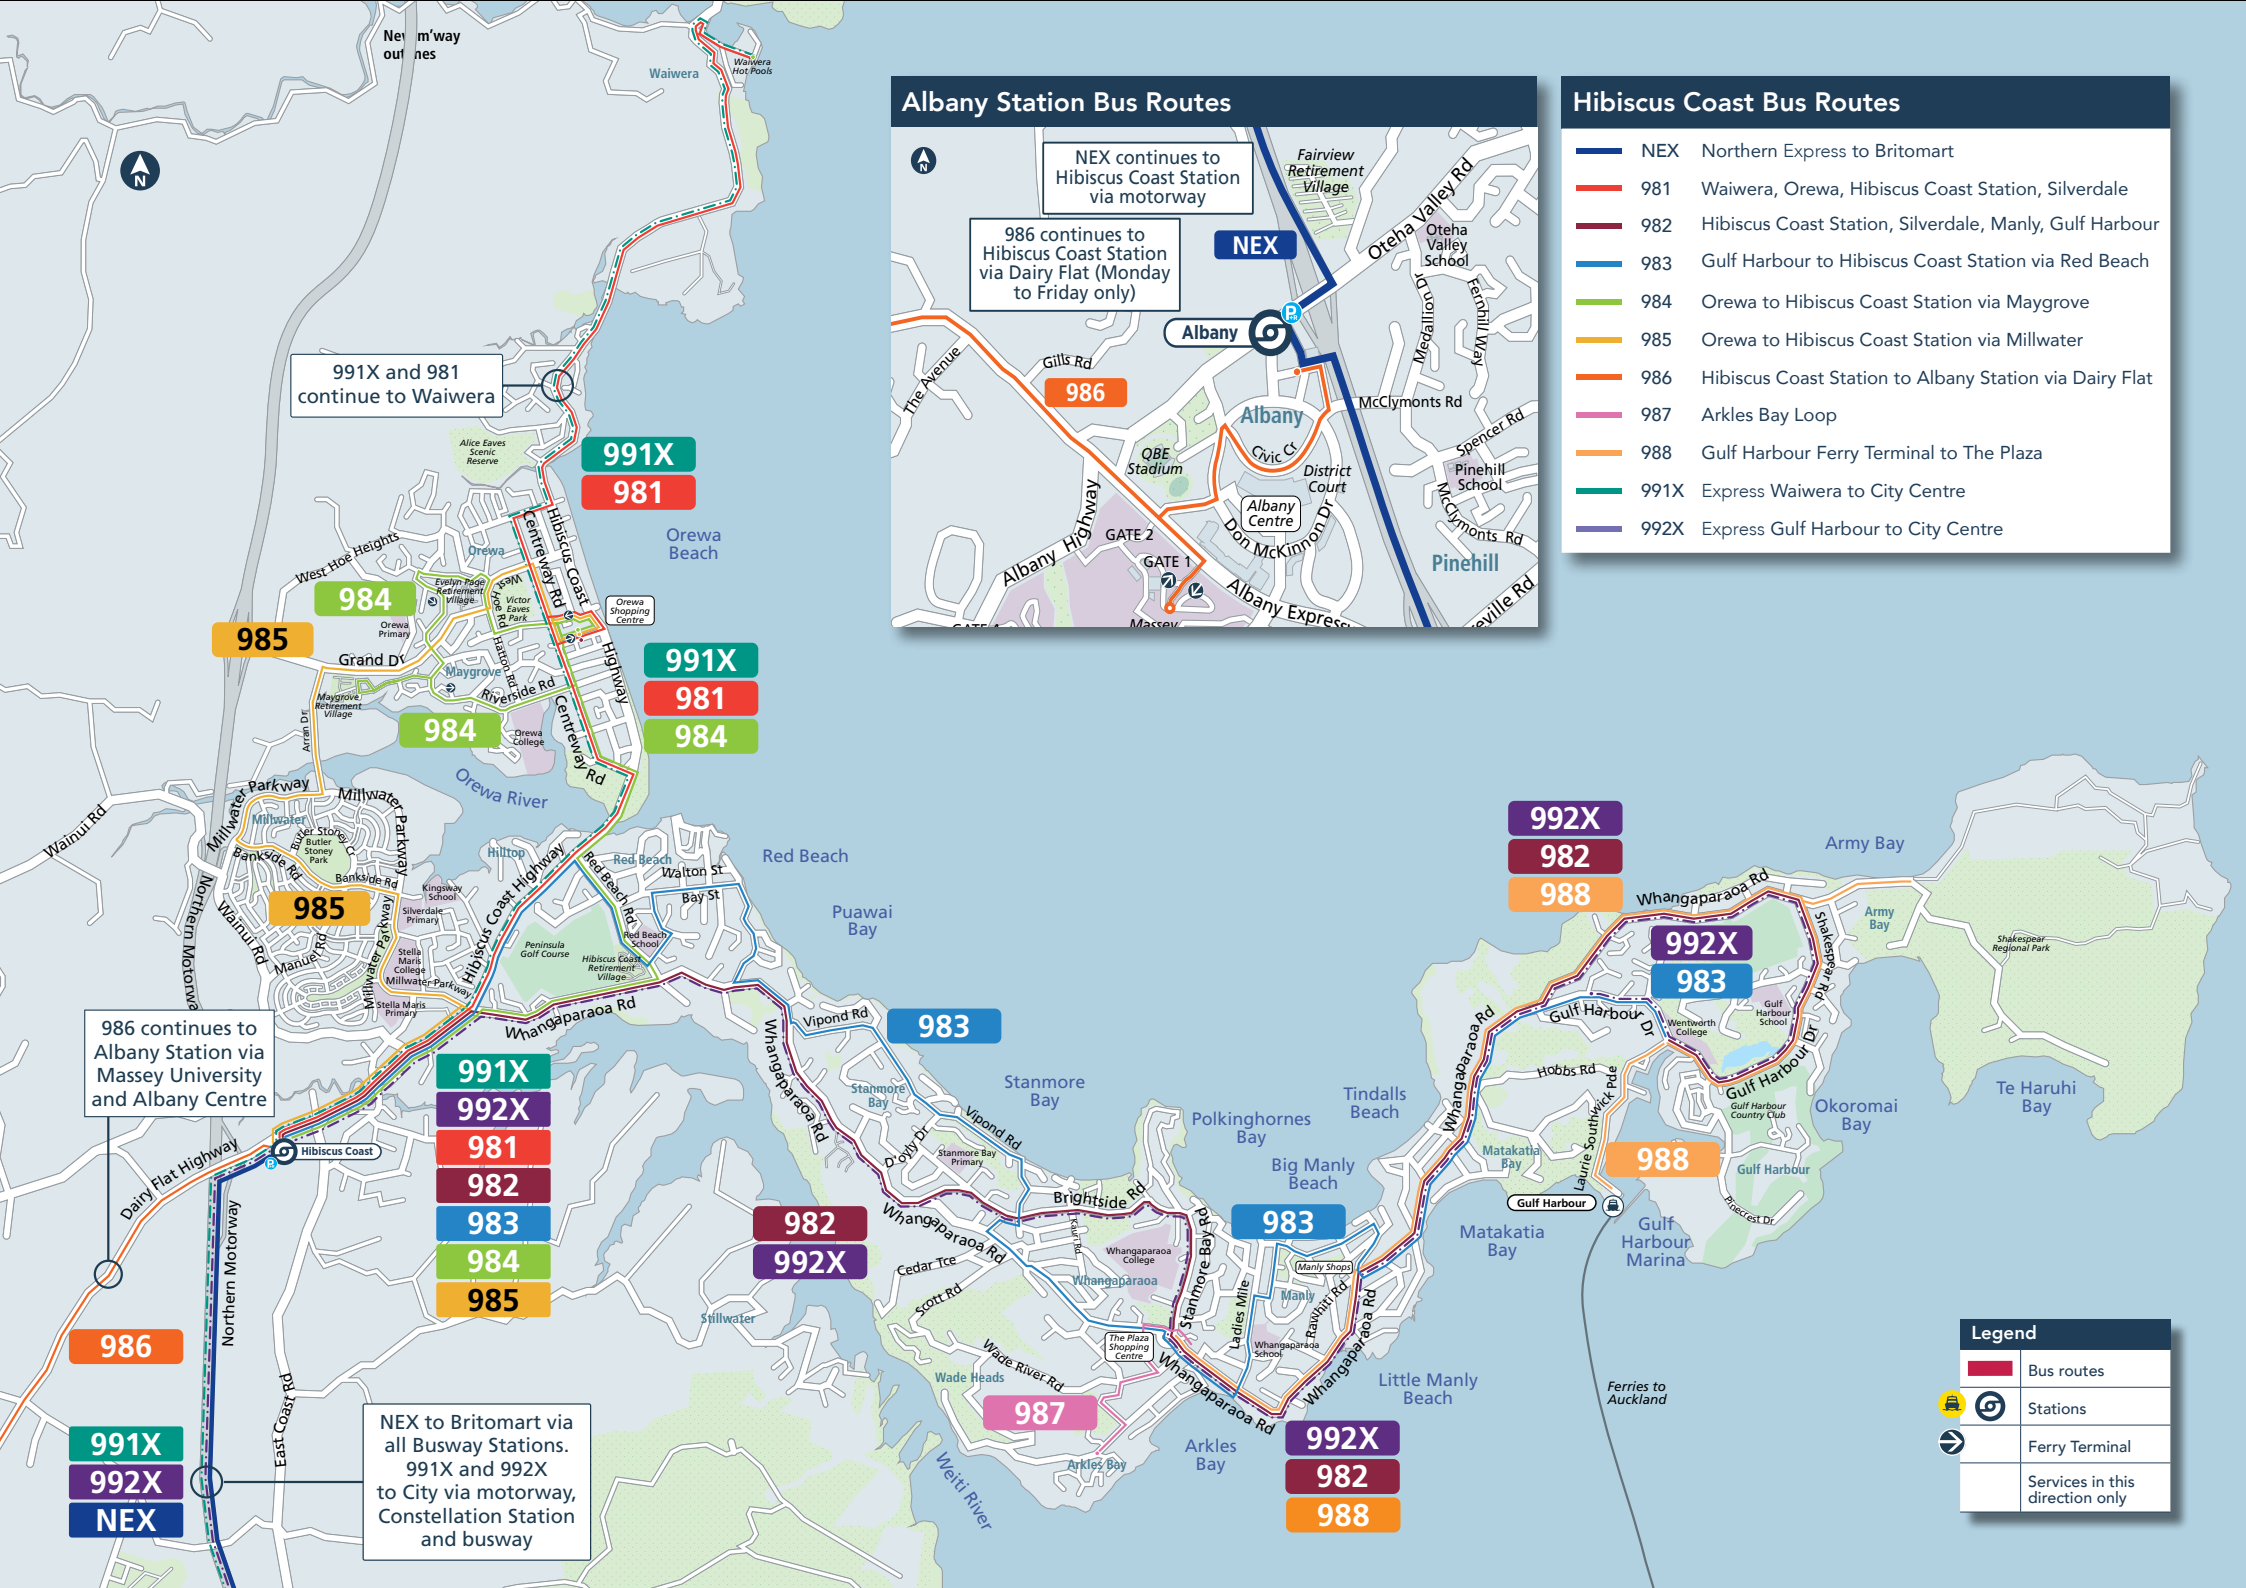

Friday only

NEX Northern Express to Hibiscus Coast Station

via Northern Busway

		Lower Albert St (Stop 7071)	Akoranga Station (Stop 4063)	Smales Farm Station (Stop 3355)	Constellation Station (Stop 4223)	Albany Station (Stop 4229)	Hibiscus Coast Station		
Saturday	AM	7.10	7.20	7.22	7.26	7.33	7.50		
		7.40	7.50	7.52	7.56	8.03	8.20		
		8.10	8.20	8.22	8.26	8.33	8.50		
		8.40	8.50	8.52	8.56	9.03	9.20		
		9.10	9.20	9.22	9.26	9.33	9.50		
		9.40	9.50	9.52	9.56	10.03	10.20		
		10.10	10.21	10.23	10.27	10.34	10.50		
		Then at the following minutes past each hour		.40	.51	.53	.57	.04	.20
				.10	.21	.23	.27	.34	.50
		until	PM	6.10	6.20	6.22	6.26	6.33	6.50
6.40	6.50			6.52	6.56	7.03	7.20		
7.10	7.20			7.22	7.26	7.33	7.50		
7.40	7.50			7.52	7.56	8.03	8.20		
8.10	8.20			8.22	8.26	8.33	8.50		
8.40	8.50			8.52	8.56	9.03	9.20		
9.10	9.20			9.22	9.26	9.33	9.50		
9.40	9.50			9.52	9.56	10.03	10.20		
10.10	10.20			10.22	10.26	10.33	10.50		
10.40	10.50			10.52	10.56	11.03	11.20		
11.10	11.20			11.22	11.26	11.33	11.50		
	AM	2.00	2.11	2.13	2.17	2.25	2.38		

NEX Northern Express to Hibiscus Coast Station

via Northern Busway

		Lower Albert St (Stop 7071)	Akoranga Station (Stop 4063)	Smales Farm Station (Stop 3355)	Constellation Station (Stop 4223)	Albany Station (Stop 4229)	Hibiscus Coast Station
Sunday and Public Holidays	AM	7.40	7.50	7.52	7.56	8.03	8.20
		8.10	8.20	8.22	8.26	8.33	8.50
		8.40	8.50	8.52	8.56	9.03	9.20
		9.10	9.20	9.22	9.26	9.33	9.50
Then at the following minutes past each hour		.40	.51	.53	.57	.04	.20
		.10	.21	.23	.27	.34	.50
until	PM	5.10	5.21	5.23	5.27	5.34	5.50
		5.40	5.51	5.53	5.57	6.04	6.20
		6.10	6.20	6.22	6.26	6.33	6.50
		6.40	6.50	6.52	6.56	7.03	7.20
		7.10	7.20	7.22	7.26	7.33	7.50
		7.25	7.35	7.37	7.41	7.47	8.02
		7.45	7.55	7.57	8.01	8.07	8.22
		8.15	8.24	8.26	8.30	8.36	8.51
		8.45	8.54	8.56	9.00	9.06	9.21
		9.15	9.24	9.26	9.30	9.36	9.51
		9.45	9.54	9.56	10.00	10.06	10.21
		10.15	10.24	10.26	10.30	10.36	10.51
		10.45	10.54	10.56	11.00	11.06	11.21